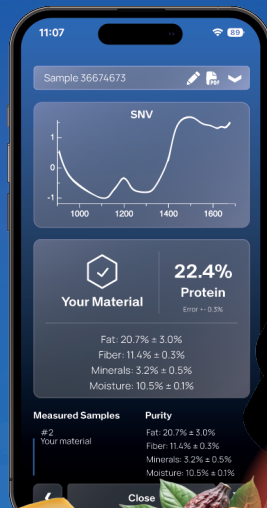

Instant, Accurate, Field-Ready Measurements

Imagine instantly analyzing soil, feed, plant tissue, oils, meat, dairy products anytime, anywhere and getting reliable results directly on your smartphone or web portal.

Get Accurate Results for:

- ✓ Soil fertility & crop nutrition
- ✓ Meat and proteins
- ✓ Feed & forage composition
- ✓ Dairy products
- ✓ Plant tissue diagnostics
- ✓ Polymers & recycling
- ✓ Food authenticity & quality
- ✓ Oils & fuels assessment